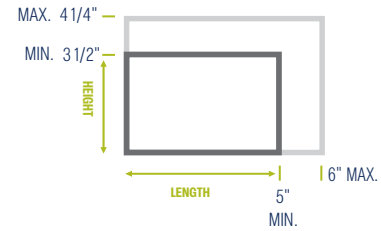

Customized MarketMail (CMM) 0.455
 Detached Address Label (DAL) 0.075
 Detached Mail Label (DML) 0.100
 IMB (Subtract) 0.003

ASK FOR MORE DETAILS ON DISCOUNTS FOR:
 Seamless
 Direct Container Discount Nonprofit
 SCF Pallet Discount Nonprofit
 Marriage Mail Incentive Nonprofit

POSTCARDS

	MIN.	MAX.
LENGTH	5"	6"
HEIGHT	3 1/2"	4 1/4"
THICKNESS	.007"	.016"

Flat-size price for First Class Mail card-type pieces over 3.5 ounces.

For commercial mail at 6x9 dimensions, pieces can mail as a Presorted First Class postcard.

LETTERS

	MIN.	MAX.
LENGTH	5"	11 1/2"
HEIGHT	3 1/2"	6 1/8"
THICKNESS	.007"	.25"

ASPECT RATIO

The length of the mailpiece divided by height. It must be between 1.3 and 2.5, inclusive.

LARGE ENVELOPES / FLATS

	MIN.*	MAX.
LENGTH	11 1/2"	15"
HEIGHT	6 1/8"	12"
THICKNESS	.25"	.75"

* Flats exceed at least one of these dimensions.