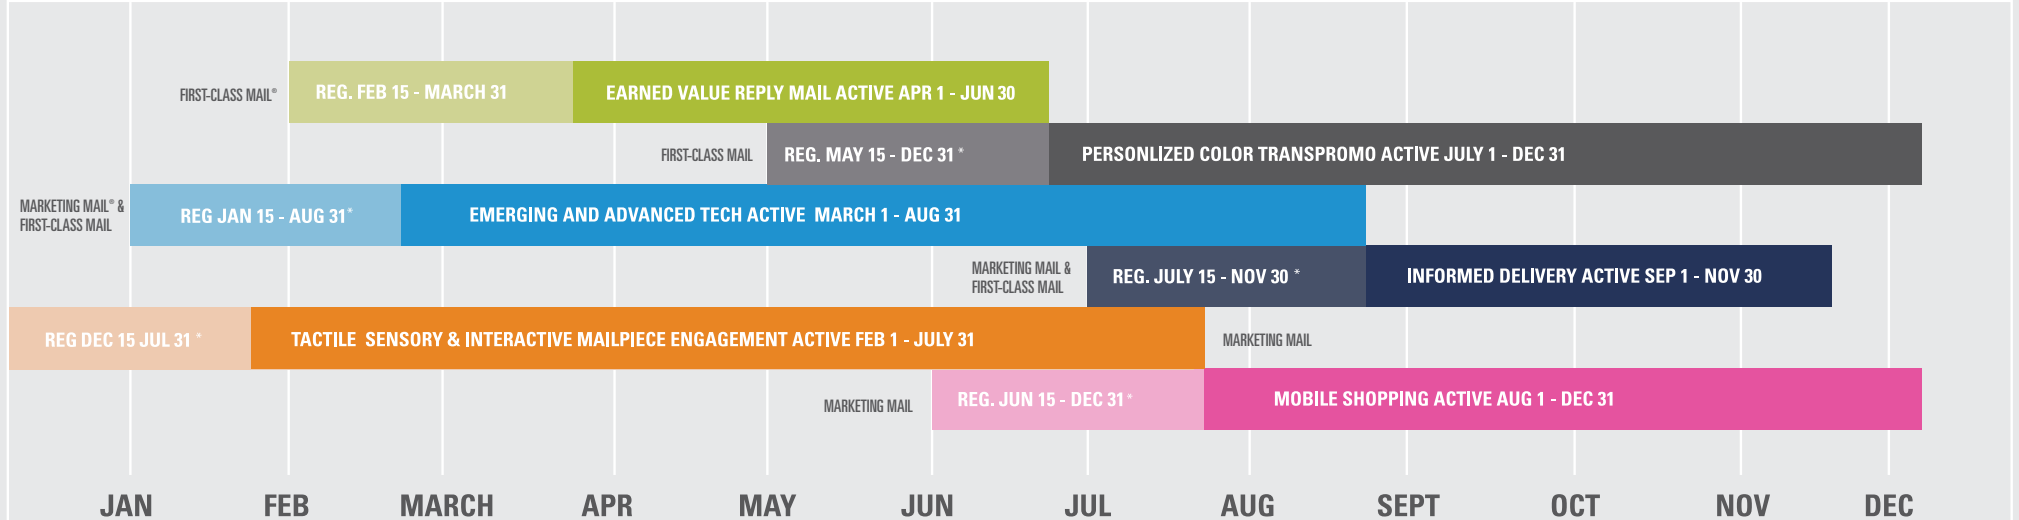

2020 USPS PROMOTIONS CALENDAR

REGISTRATION PERIOD
 ACTIVE PERIOD

*REGISTRATION PERIOD RUNS THROUGH LIFE OF THE PROMOTION